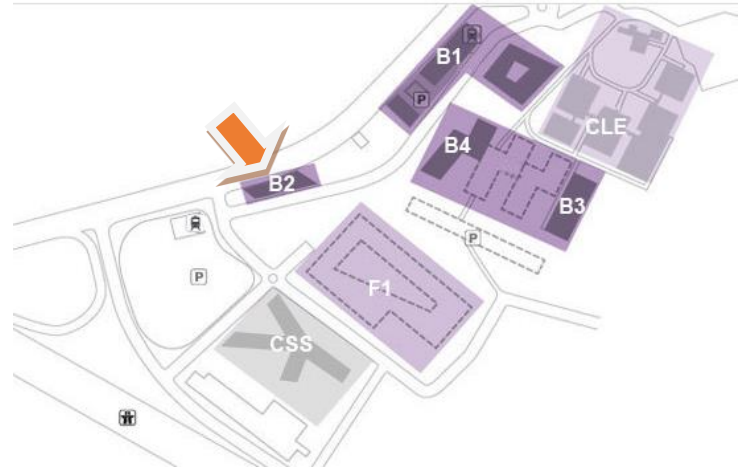

How to find us?

Area

"Biopôle" Buildings

(federal map references)

By car (A9 motorway)

Coming from **Geneva**: take the direction "Lausanne-Nord – Simplon - Grand St-Bernard". Leave the motorway at "Lausanne – Vennes, Hôpitaux".

Coming from **Bern, Fribourg, Vevey**: leave the motorway at "Lausanne-Vennes, Hôpitaux".

On leaving the motorway and joining the Bern road, take the direction "Bern - Moudon" and then turn right in the direction of the "P+R Vennes" car park. Biopole 2 (B2) - IUMSP is the large building on the left.

Using GPS, enter 540190154780

Parking-Relais P+R Vennes, Route de Berne 150,
1010 Lausanne.

By public transport

Take Lausanne Metro (underground - subway system) line **M2** (from the CFF railway station) in the **direction of Croisettes** and get off the train at the **Vennes** Metro station. Biopole 2 (SV-A) - IUMSP is the large building on the left of the Metro exit.